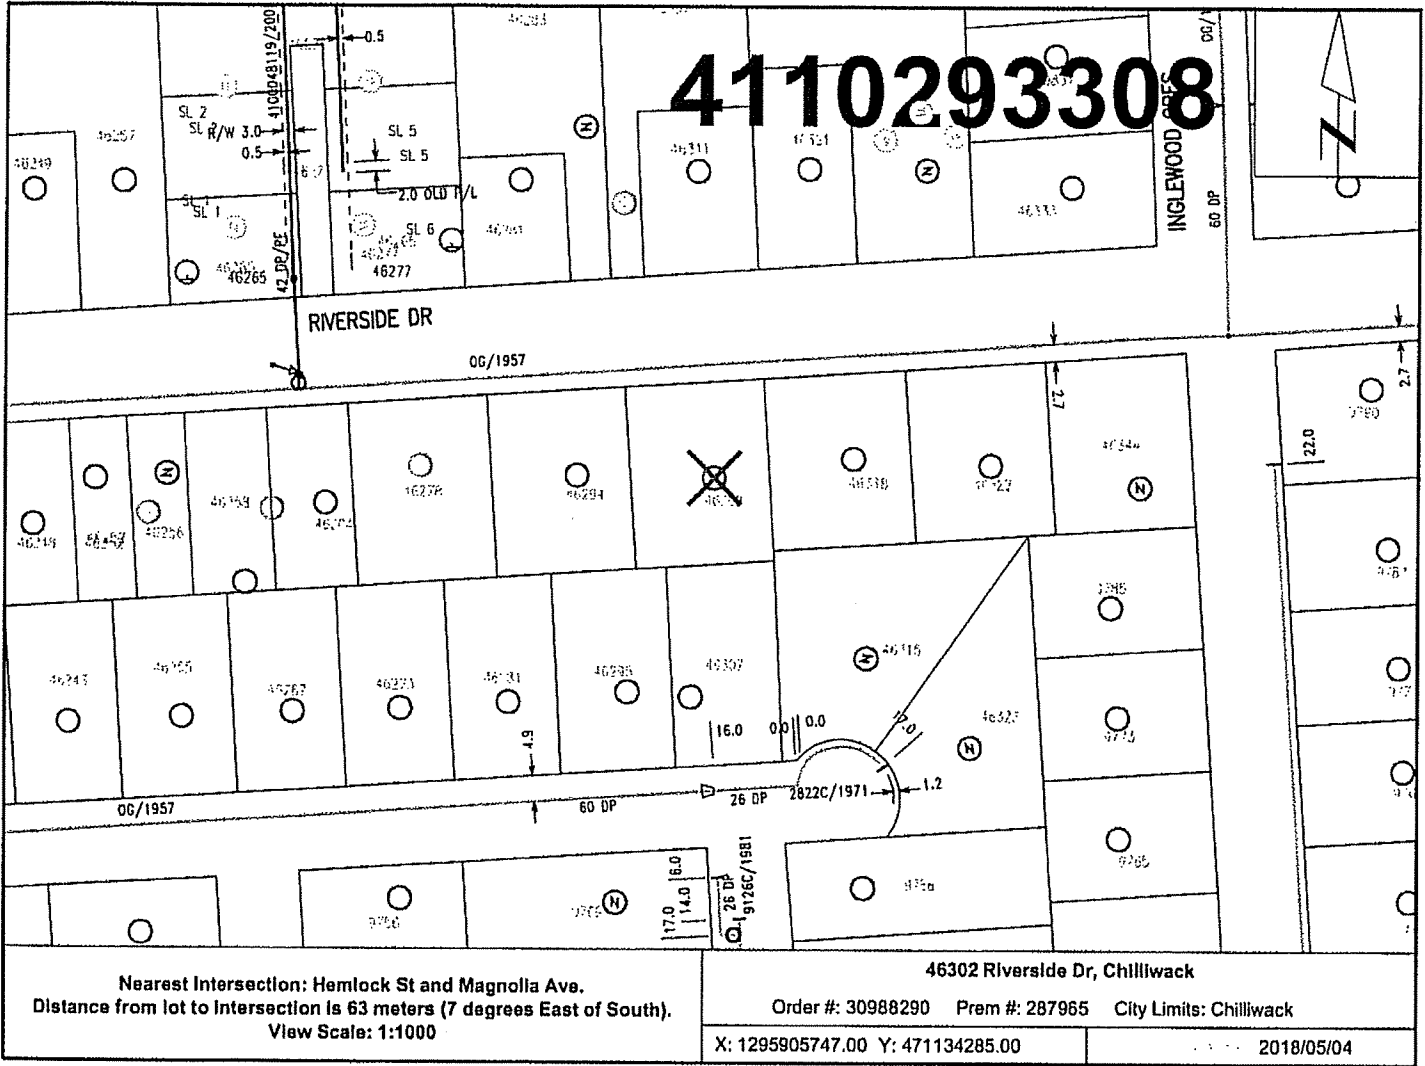

4110293308

Nearest Intersection: Hemlock St and Magnolia Ave.
Distance from lot to Intersection is 63 meters (7 degrees East of South).
View Scale: 1:1000

46302 Riverside Dr, Chilliwack
Order #: 30988290 Prem #: 287965 City Limits: Chilliwack
X: 1295905747.00 Y: 471134285.00
2018/05/04